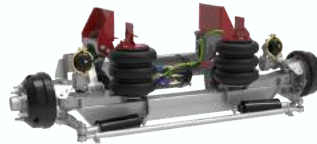

#### 13,500 lb Steerable Pusher Axle

- Integrated air, includes brackets and install kit
- 10 hole pilot wheel ends
- SKU: DURALIFTII135K-749

\$4,895.00